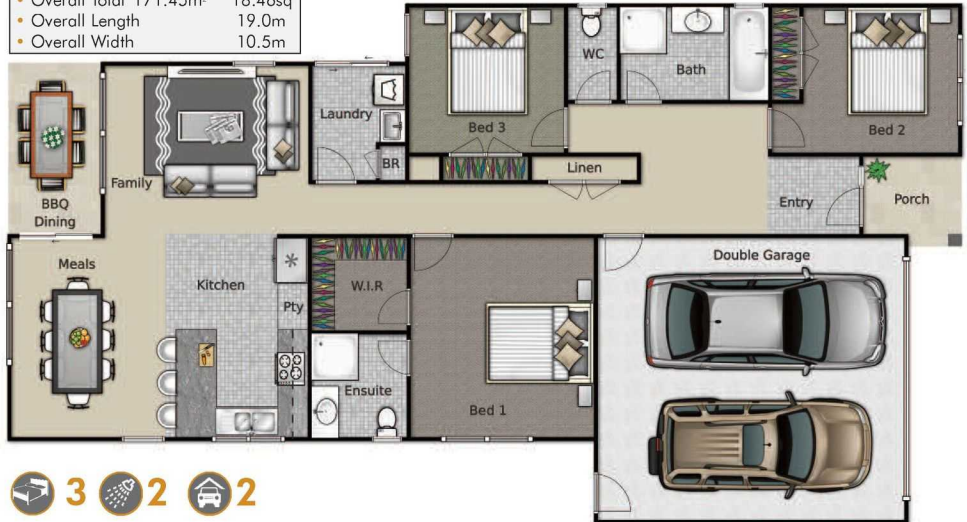

Victorian
House & Land
Specialists P/L

Low Deposit,
No Worries!
**MELBOURNE'S
CHEAPEST**
New HOUSE & LAND PACKAGES

Specifications

• Dwelling	122.55m²	13.19sq
• Garage	36.52m²	3.93sq
• Total	159.02m²	17.12sq
• Porch	2.88m²	0.31sq
• Alfresco	9.50m²	1.02sq
• Overall Total	171.45m²	18.46sq
• Overall Length		19.0m
• Overall Width		10.5m

Oregon

3 2 2