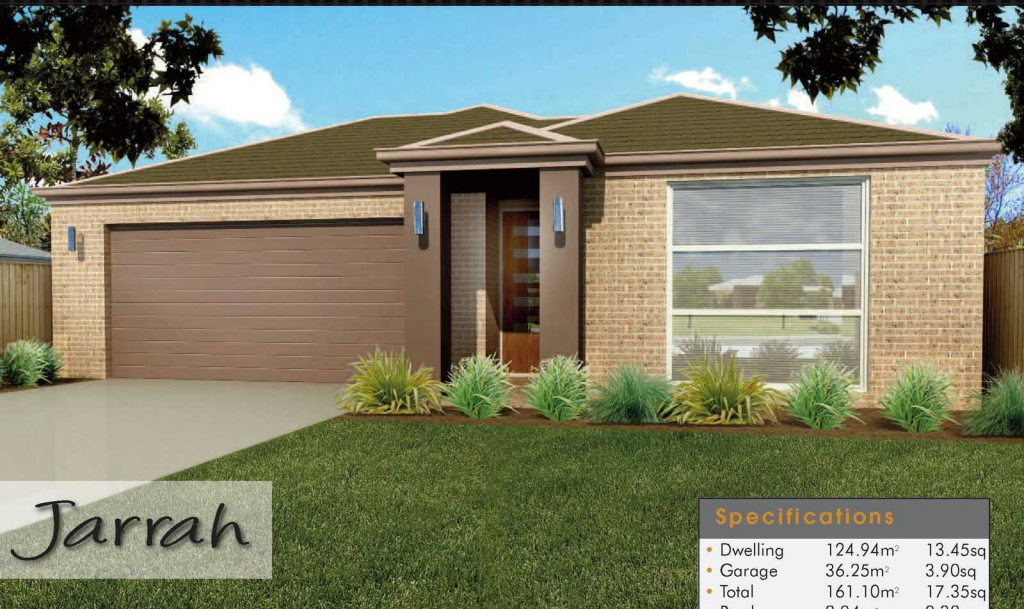

Victorian
House & Land
Specialists P/L

*Low Deposit,
No Worries!* **MELBOURNE'S
CHEAPEST**
New HOUSE & LAND PACKAGES

Jarrah

Specifications		
• Dwelling	124.94m ²	13.45sq
• Garage	36.25m ²	3.90sq
• Total	161.10m ²	17.35sq
• Porch	2.94m ²	0.32sq
• Overall Total	164.14m ²	17.67sq
• Overall Length		19.6m
• Overall Width		11.0m